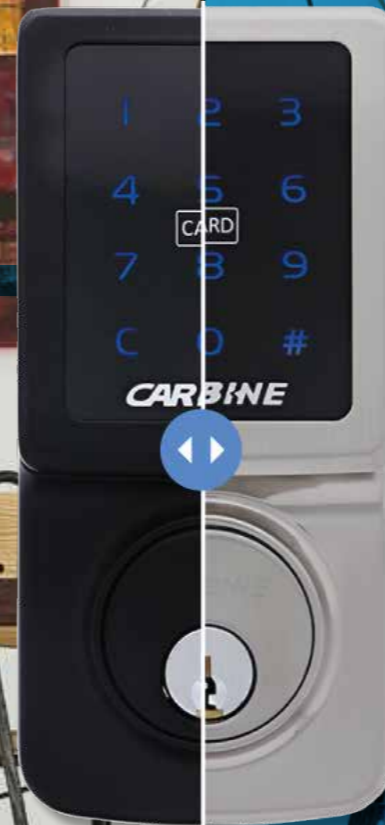

CEL-3IN1-TRI
Retrofit Plate to Replace Trilock

CEL-3IN1-NEX
Retrofit Plate to Replace Nexion

The Carbine CEL 3.in.1 Touchscreen Locks provides a keyless locking solution making for more convenient access. It puts a stop to lost keys and the unnecessary lockout. There are three modes of access by way of a 4-8 digit code, RFID card/chip or NFC enabled smartphone.

RFID Stickers, RFID Key Fob & Wristbands

AVAILABLE NOW

CEL 3.in.1

A great locking solution for your front door or office.

AVAILABLE IN SILVER FINISH AND BLACK MATTE FINISH.

This product is supplied with everything you need, assembled and ready to install. The leverset and deadbolt model fits a standard 54mm lockset hole with no additional drilling required. Requires 4 AA batteries.